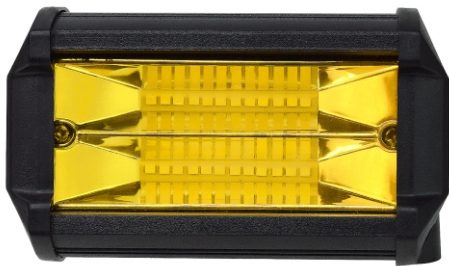

Product Code - 1872Y/CF
Product Description - 72W CENTREFIT 4" BAR LIGHT YELLOW
Light Colour - YELLOW
LED QTY - 24
Available In - 12V
Housing Material - ALUMINIUM
Waterproof Rating - Ip65
Qty/Ctn - 60 Pcs