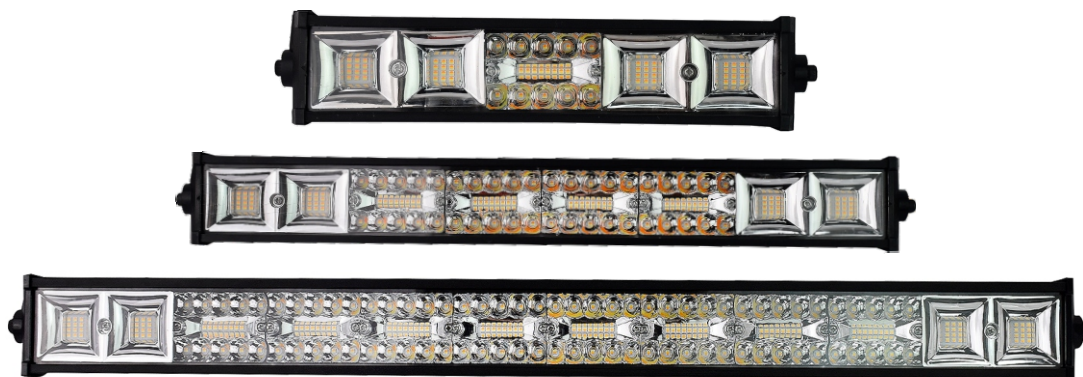

2IN1 FULL MERCURY BAR LIGHT

Product Code	- 1880 / M	Voltage	- 12V
Product Description	- 2IN1 FULL MERCURY BAR LIGHT	Housing Material	- ALUMINIUM
Light Colour	- WHITE / AMBER	Waterproof Rating	- Ip65
Available In	- 12 INCH 66 LED - 21 INCH 120 LED - 31 INCH 192 LED	Qty/Ctn	- 12" (48pcs) 21" (30pcs) 31" (25pcs)