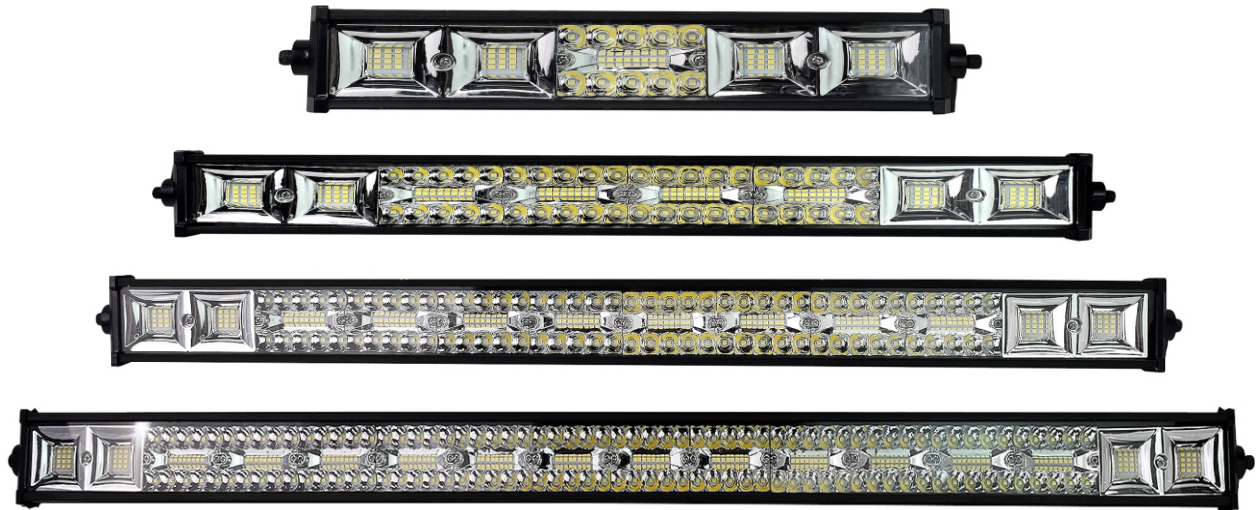

FULL MERCURY BAR LIGHT

Product Code	- 1880
Product Description	- FULL MERCURY BAR LIGHT
Light Colour	- WHITE
Available In	- 12 INCH 66 LED - 21 INCH 120 LED - 31 INCH 192 LED - 41 INCH 264 LED - 41 INCH 264 LED CURVED
Voltage	- 12V
Housing Material	- ALUMINIUM
Waterproof Rating	- Ip65
Qty/Ctn	- 12" (48pcs) / 21" (30pcs) / 31" (25pcs) / 41" (20pcs) / 41" Curved (8pcs)