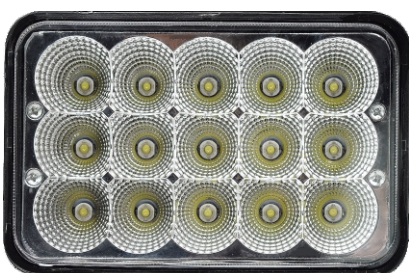

Product Code	- 1849
Product Description	- 15LED ALL CREE SPLENDOR HEAD LIGHT
Light Colour	- WHITE
LED QTY	- 15
Available In	- 12-24V
Housing Material	- ALUMINIUM
Waterproof Rating	- Ip65
Qty/Ctn	-