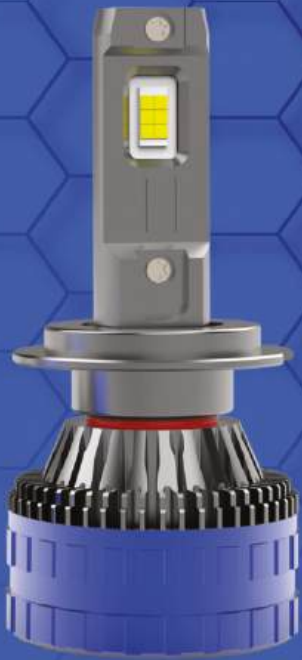

# LED HIGH LUMEN

HEADLIGHT 18000  
SUPER BRIGHT

HIGH LUMEN

AUTO LED LIGHT SYSTEM  
180 WATT