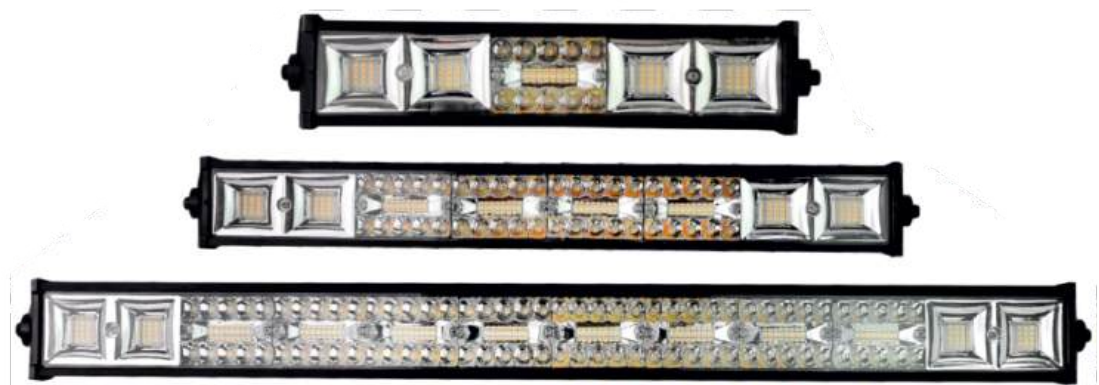

2 IN 1 FULL MERCURY BAR LIGHT

Product Code	- 1880/M/12, 1880/M/21, 1880/M/31	Voltage	- 12V
Product Description	- 2 in 1 Full Mercury Bar Light	Housing Material	- Aluminium
Light Colour	- White / Amber	Waterproof Rating	- Ip65
Available In	1880/M/12 - 12" 66 LED 1880/M/21 - 21" 120 LED 1880/M/31 - 31" 192 LED	Qty/Ctn	- 12" (48 Pcs) - 21" (30 Pcs) - 31" (25 Pcs)