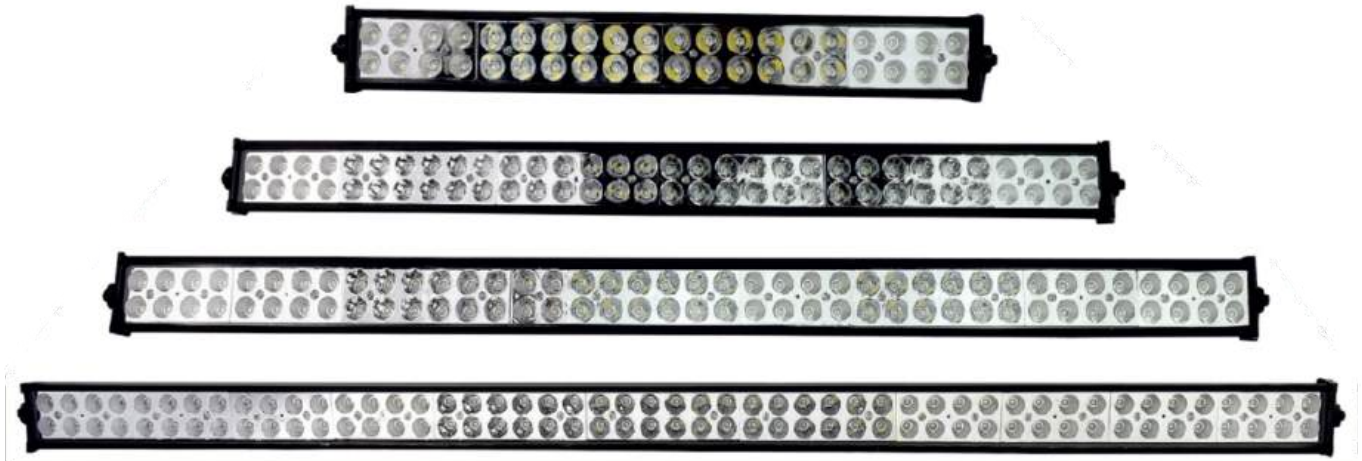

SIDE FITTING

BAR LIGHT COLLECTION

PLAIN BAR LIGHT

Product Code - 1873/21, 1873/31, 1873/41, 1873/41C, 1873/51

Product Description - Plain Bar Light White

Light Colour - White

Available In 1873/21 - 21" 40 LED

1873/31 - 31" 64 LED

1873/41 - 41" 80 LED

41" Curved 80 LED

51" 100 LED

Voltage - 12V

Housing Material - Aluminium

Waterproof Rating - Ip65

Qty/Ctn - 21" (30 Pcs)

- 31" (25 Pcs)

- 41" (20 Pcs)

- 41" Curved (8 Pcs)

- 51" (25 Pcs)