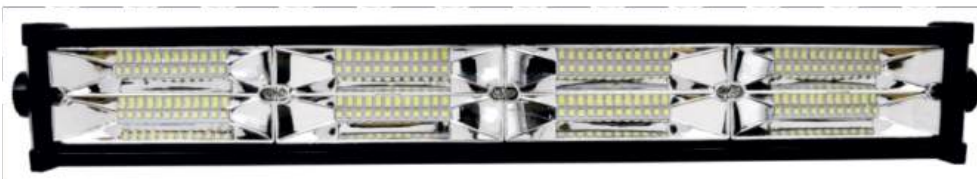

Product Code	- 1872 / 18	Voltage	- 12V
Product Description	- 288W 18" Full Mercury Bar Light	Housing Material	- Aluminium
Light Colour	- White	Waterproof Rating	- Ip65
LED Qty	- 96	Qty/Ctn	- 30 Pcs