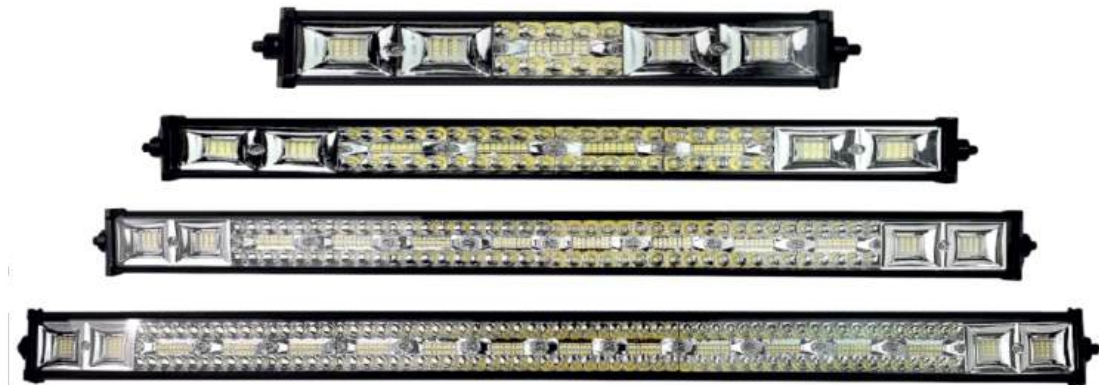

FULL MERCURY

BAR LIGHT

Product Code	- 1880/12, 1280/21, 1880/31, 1880/41, 1880/41C
Product Description	- Full Mercury Bar Light White
Light Colour	- White
LED Qty	1880/12 - 12" 66 LED 1880/21 - 21" 120 LED 1880/31 - 31" 192 LED 1880/41 - 41" 264 LED 1880/41C - 41" 264 LED Croved
Voltage	- 12V
Housing Material	- Aluminium
Waterproof Rating	- Ip65
Qty/Ctn	- 12" (48 Pcs) / 21" (30 Pcs) / 31" (25 Pcs) / 41" (20 Pcs) / 41" Curved (12Pcs)